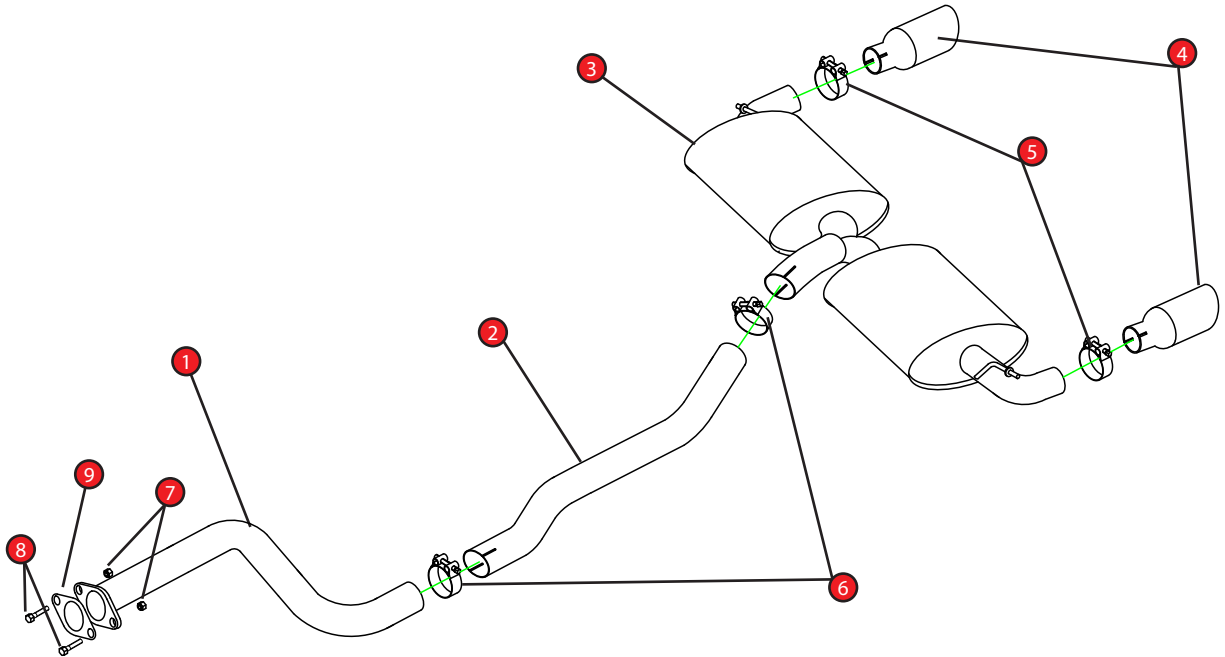

Case 10

CAR	Focus ST 2.5Turbo 225	PART NO.	SFD067C
YEAR	06-11	FIT KITS	128 FK
NOTES	Where not supplied use original fittings	FEATURES	Pipe diameter:- 76mm/3"

NO.	PART NO.	DESCRIPTION	QTY
1	1235FD	Front Pipe	1
2	1236FD	Link Pipe	1
3	1237FD	Rear Silencer	1
4	Z023.10055	Black Ceramic Trim	2
Fit Kit			
5	Z016.10064	66mm H/D Clamp	2
6	Z016.10062	79mm H/D Clamp	2
7	Z017.11017	M10 Nut	2
8	Z017.10096	M10 x 40mm Hex Head Bolt	2
9	Z033.10063	Gasket	1

DATE	26/06/2023
ISSUE	03
AUTHORISED	S Shipley

NOTE: ENSURE SCORPION SYSTEM IS CLEAR OF MOVING PARTS AND ALL ORIGINAL FUNCTIONS WORK CORRECTLY.

Checked By _____